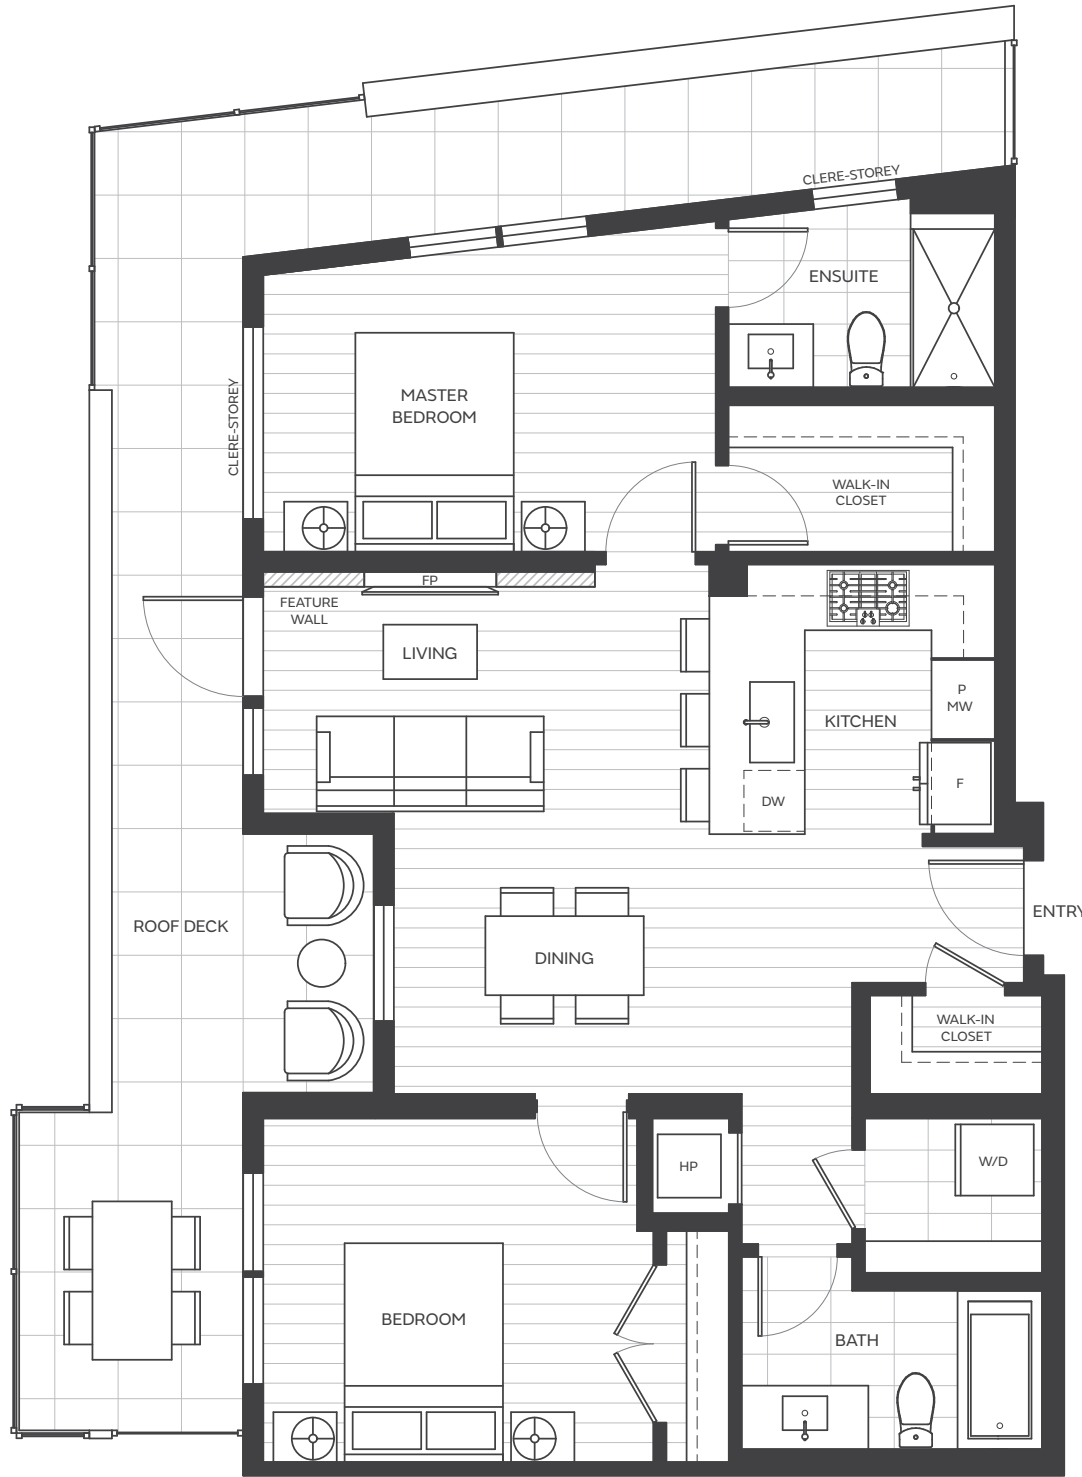

INTERIOR	EXTERIOR	TOTAL
932 SF	330 SF	1262 SF

2 BEDROOM | 2 BATHROOM

LEVELS 2-5

LEVEL 6