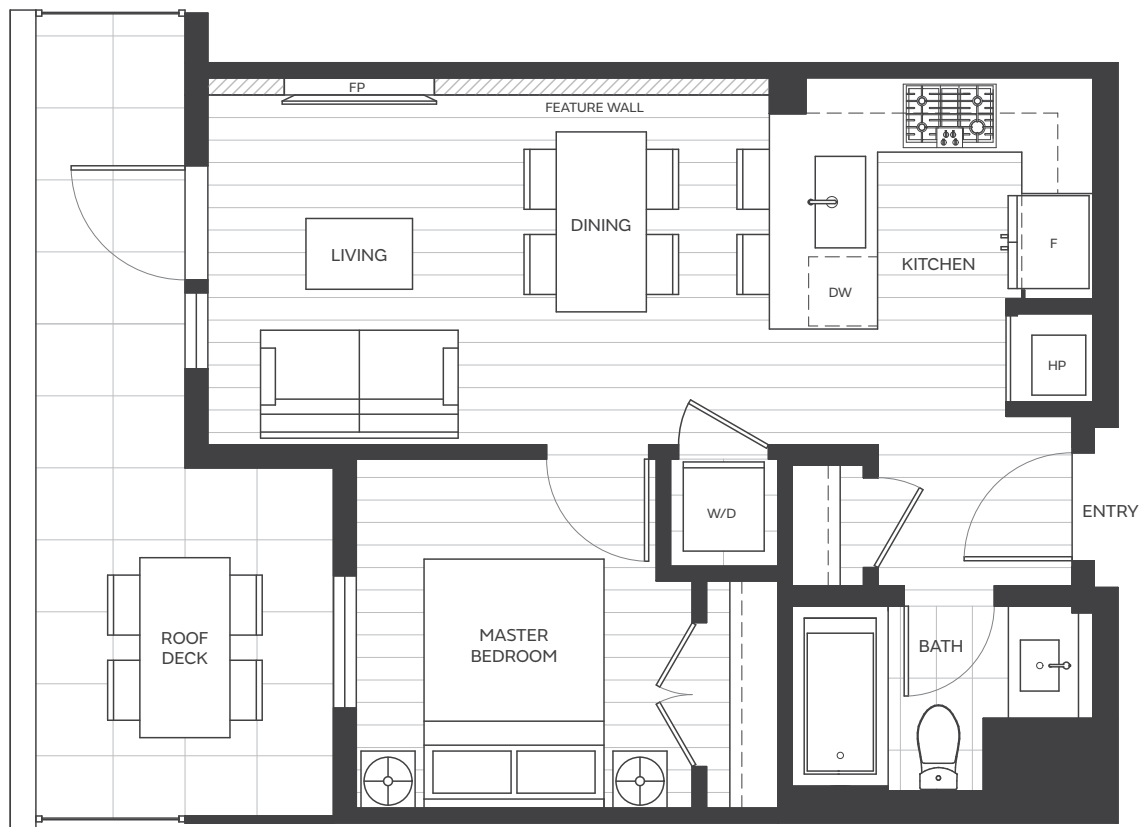

INTERIOR	EXTERIOR	TOTAL
480 SF	128 SF	608 SF

1 BEDROOM | 1 BATHROOM

LEVELS 2-5

LEVEL 6